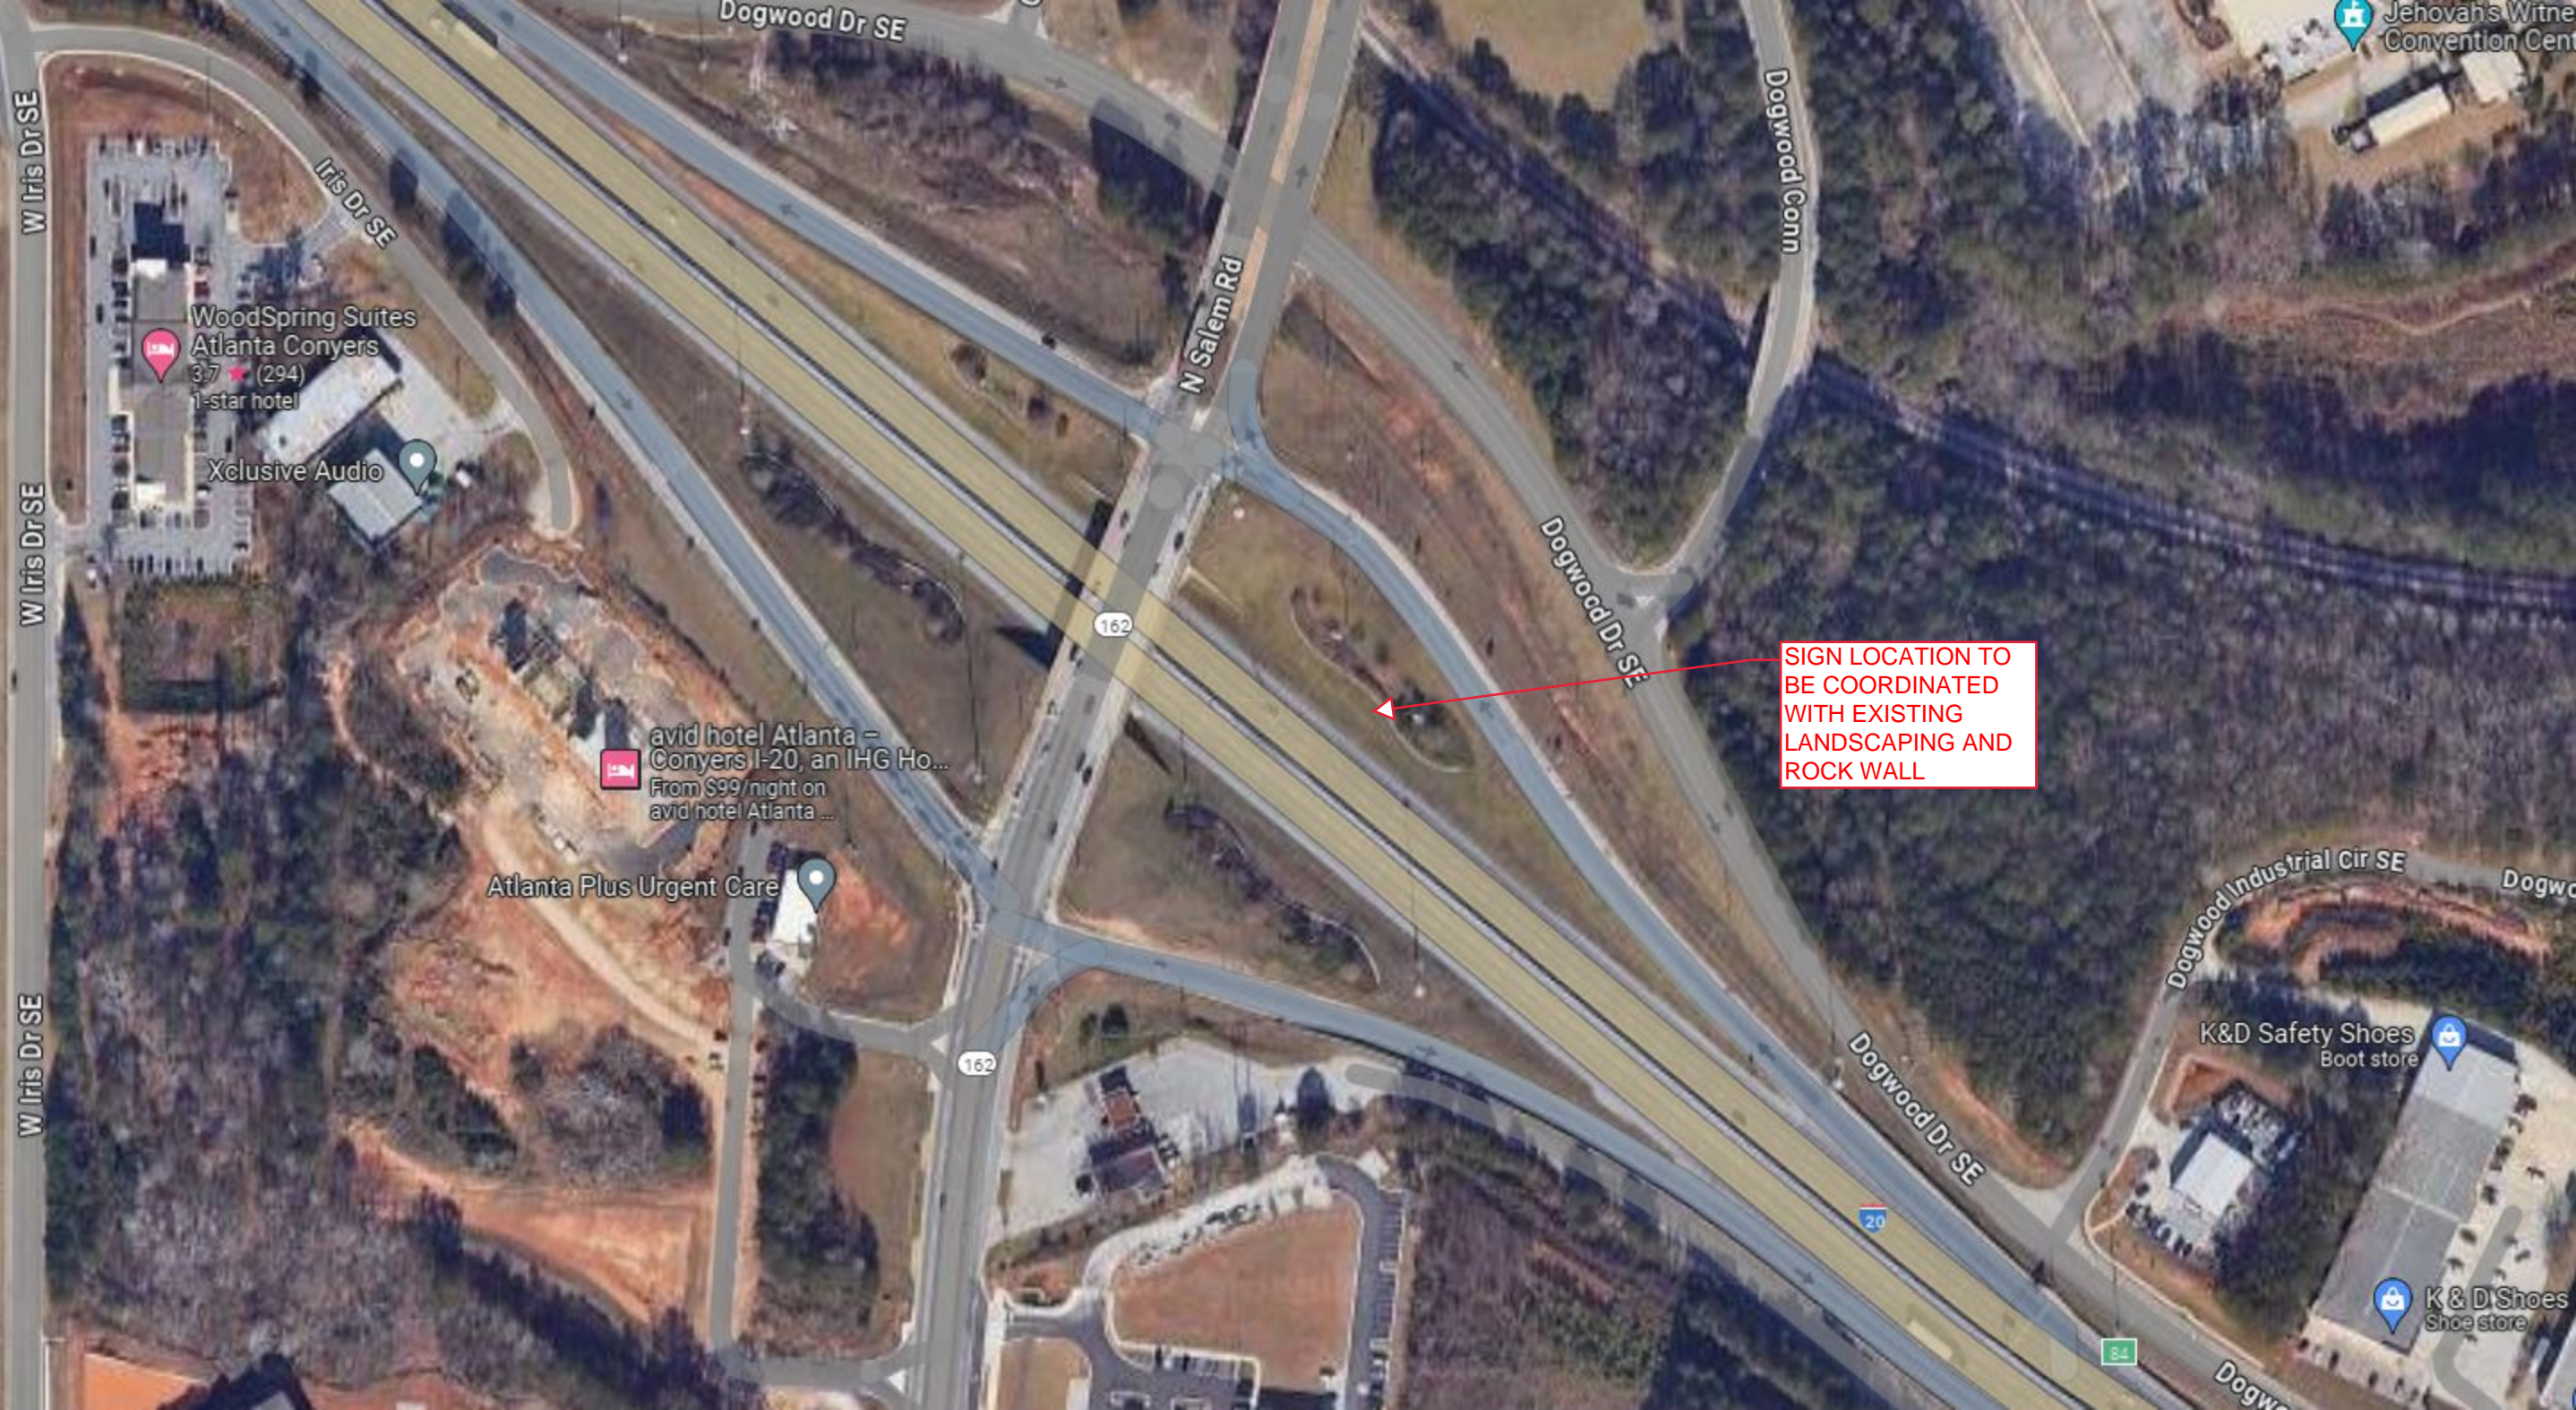

Exhibit #1

SIGN LOCATION TO BE COORDINATED WITH EXISTING LANDSCAPING AND ROCK WALL

Iris Dr SW

East Expy

East Expy

12

20

Sigman Rd SW

Sigman Rd SW

Iris Dr SW
Iris Dr SW

Tire Depot
Tire shop

Texaco

Sigman Rd SW

Shell

Waffle House
Breakfast • \$

Sigman-Mills Furniture
Furniture store

Covington Hwy

Sigman Rd SW

Old Covington Hwy

Old

Jehovah's Witness Convention Cent

Dogwood Dr SE

W Iris Dr SE

Iris Dr SE

W Iris Dr SE

84

Dogwood

SITE #1
I-20 EAST BOUND
EXIT 78 SIGMAN RD

SITE #2
I-20 WEST BOUND
EXIT 84 SALEM RD