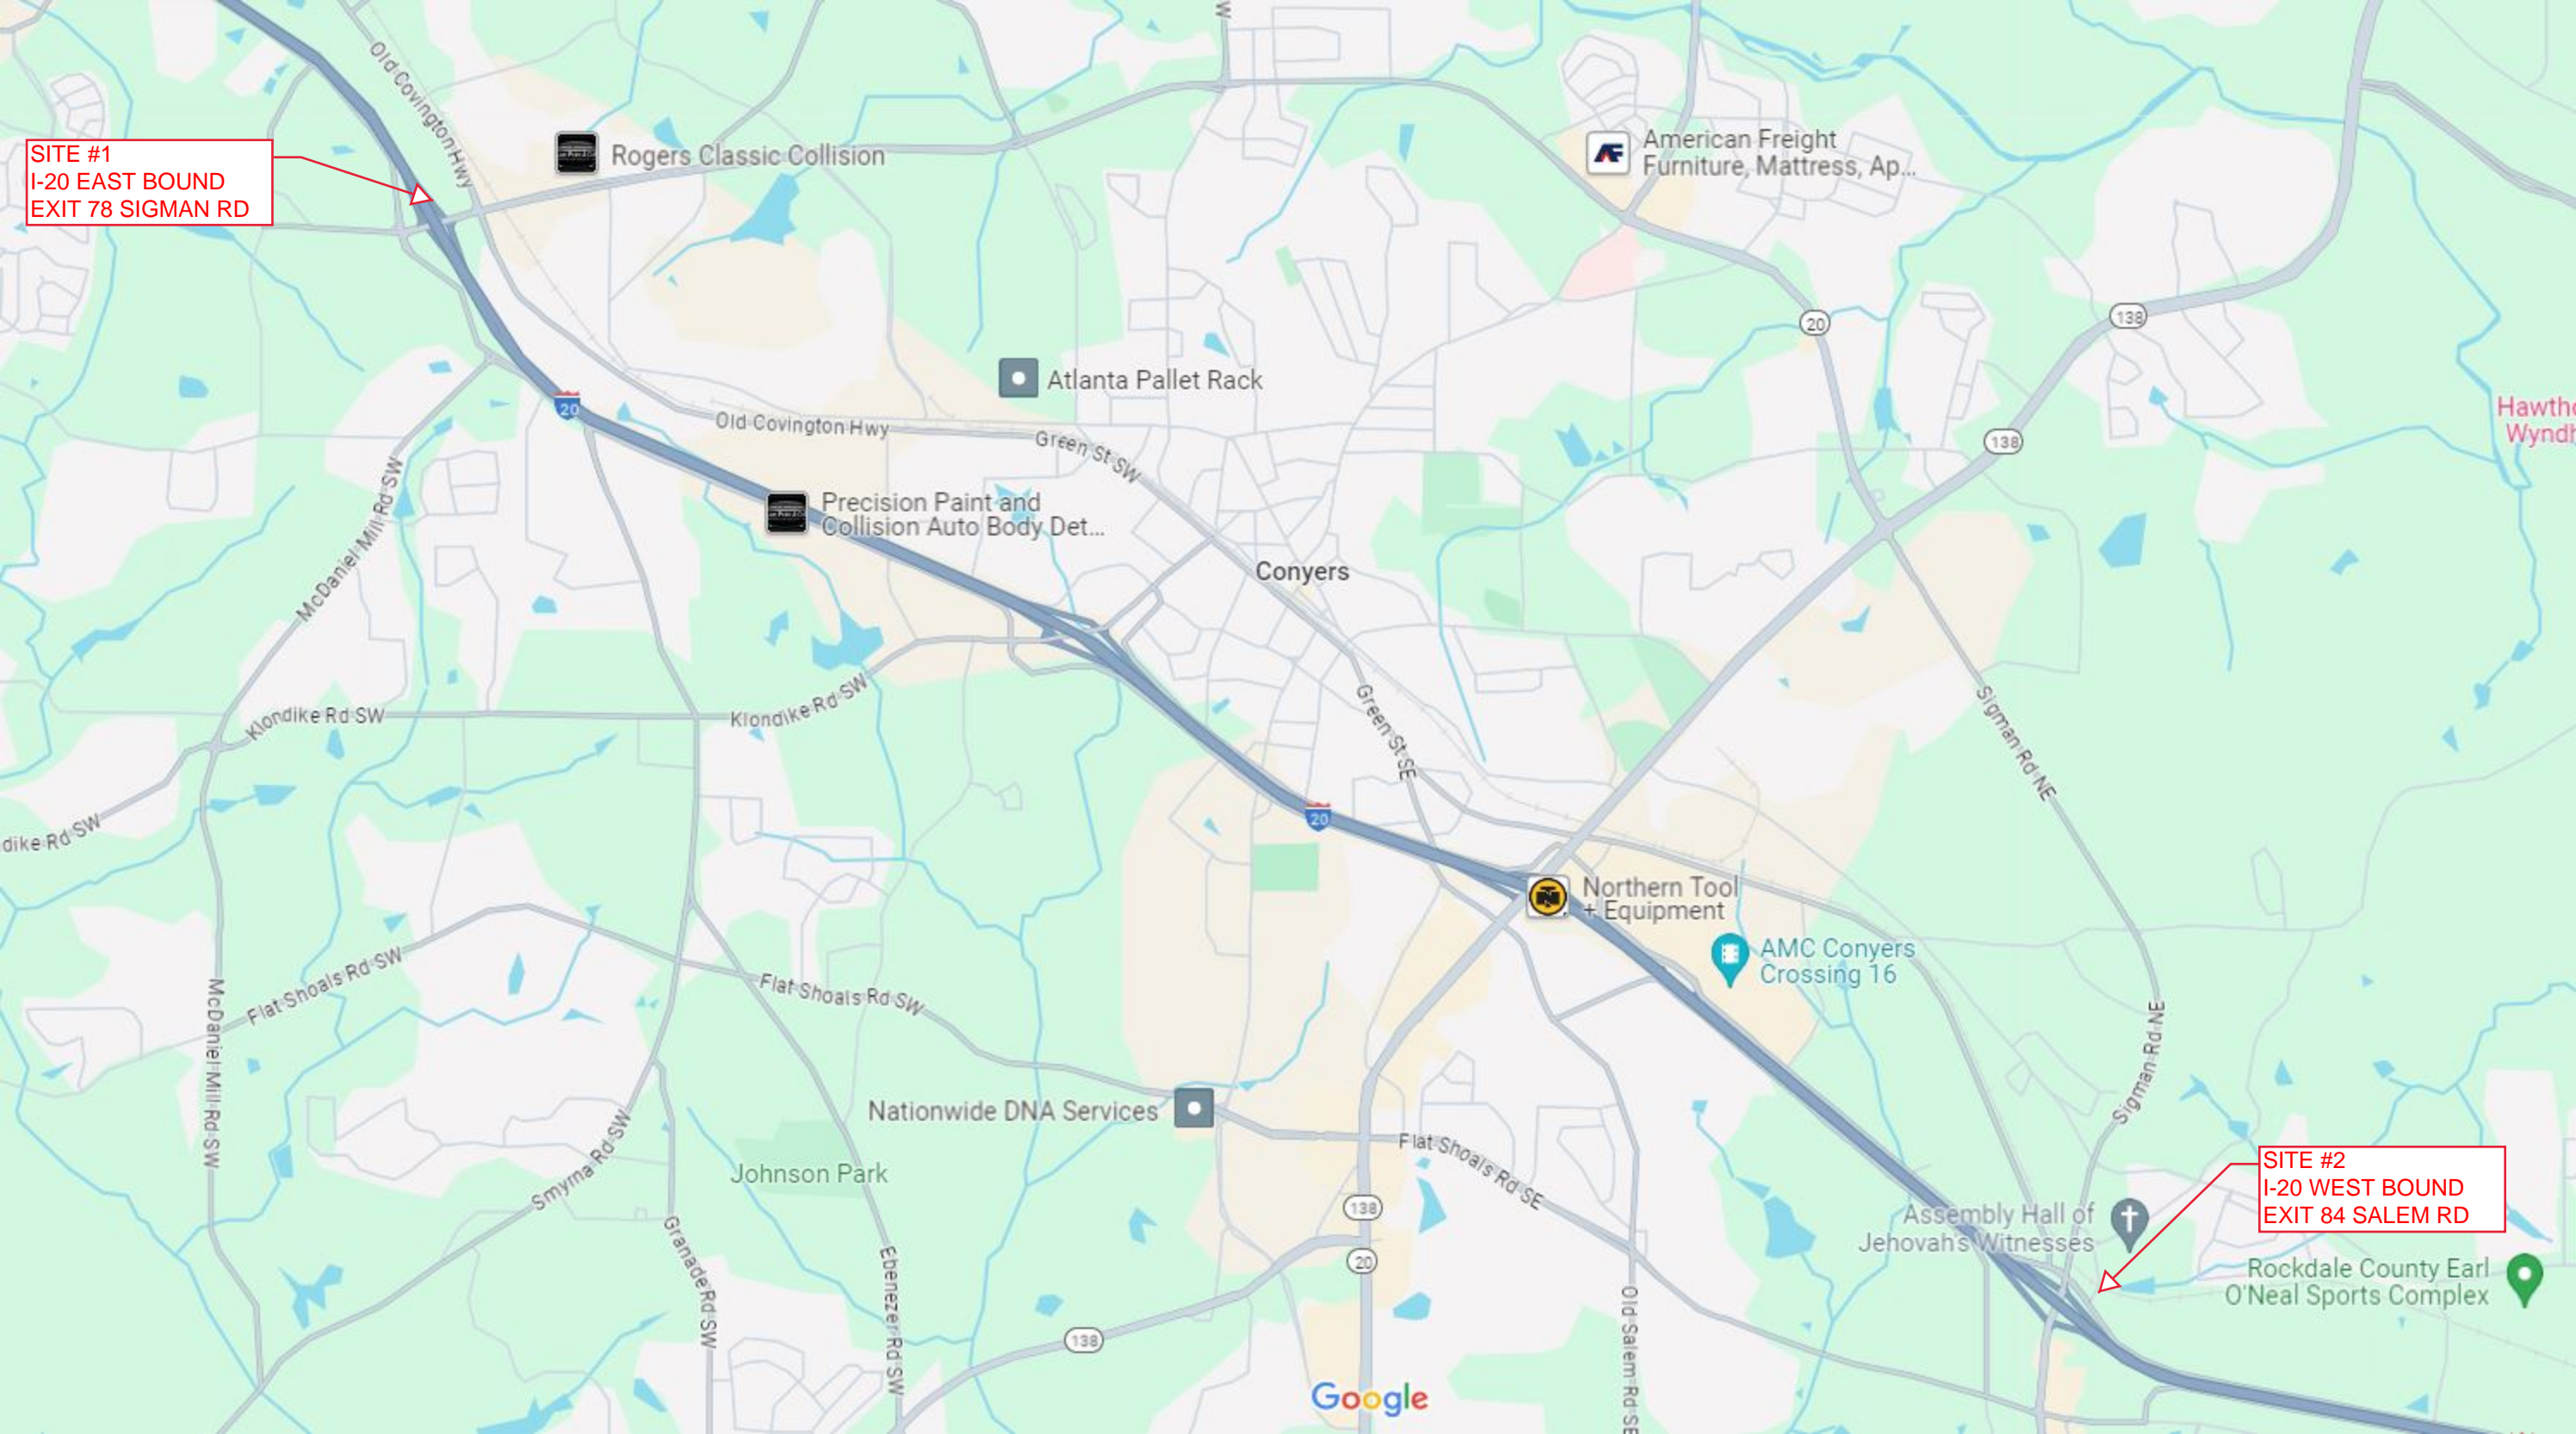

Covington Hwy

Sigman Rd SW

Old Covington Hwy

Old

Jehovah's Witness Convention Cent

Dogwood Dr SE

W Iris Dr SE

Iris Dr SE

Dogwood Conn

N Salem Rd

WoodSpring Suites
Atlanta Conyers
3.7 (294)
1-star hotel

Xclusive Audio

W Iris Dr SE

162

Dogwood Dr SE

SIGN LOCATION TO
BE COORDINATED
WITH EXISTING
LANDSCAPING AND
ROCK WALL

avid hotel Atlanta -
Conyers I-20, an IHG Ho...
From \$99/night on
avid hotel Atlanta ...

Atlanta Plus Urgent Care

162

Dogwood Dr SE

20

Dogwood Industrial Cir SE

K&D Safety Shoes
Boot store

K & D Shoes
Shoe store

W Iris Dr SE

84

Dogwood

SITE #1
I-20 EAST BOUND
EXIT 78 SIGMAN RD

SITE #2
I-20 WEST BOUND
EXIT 84 SALEM RD