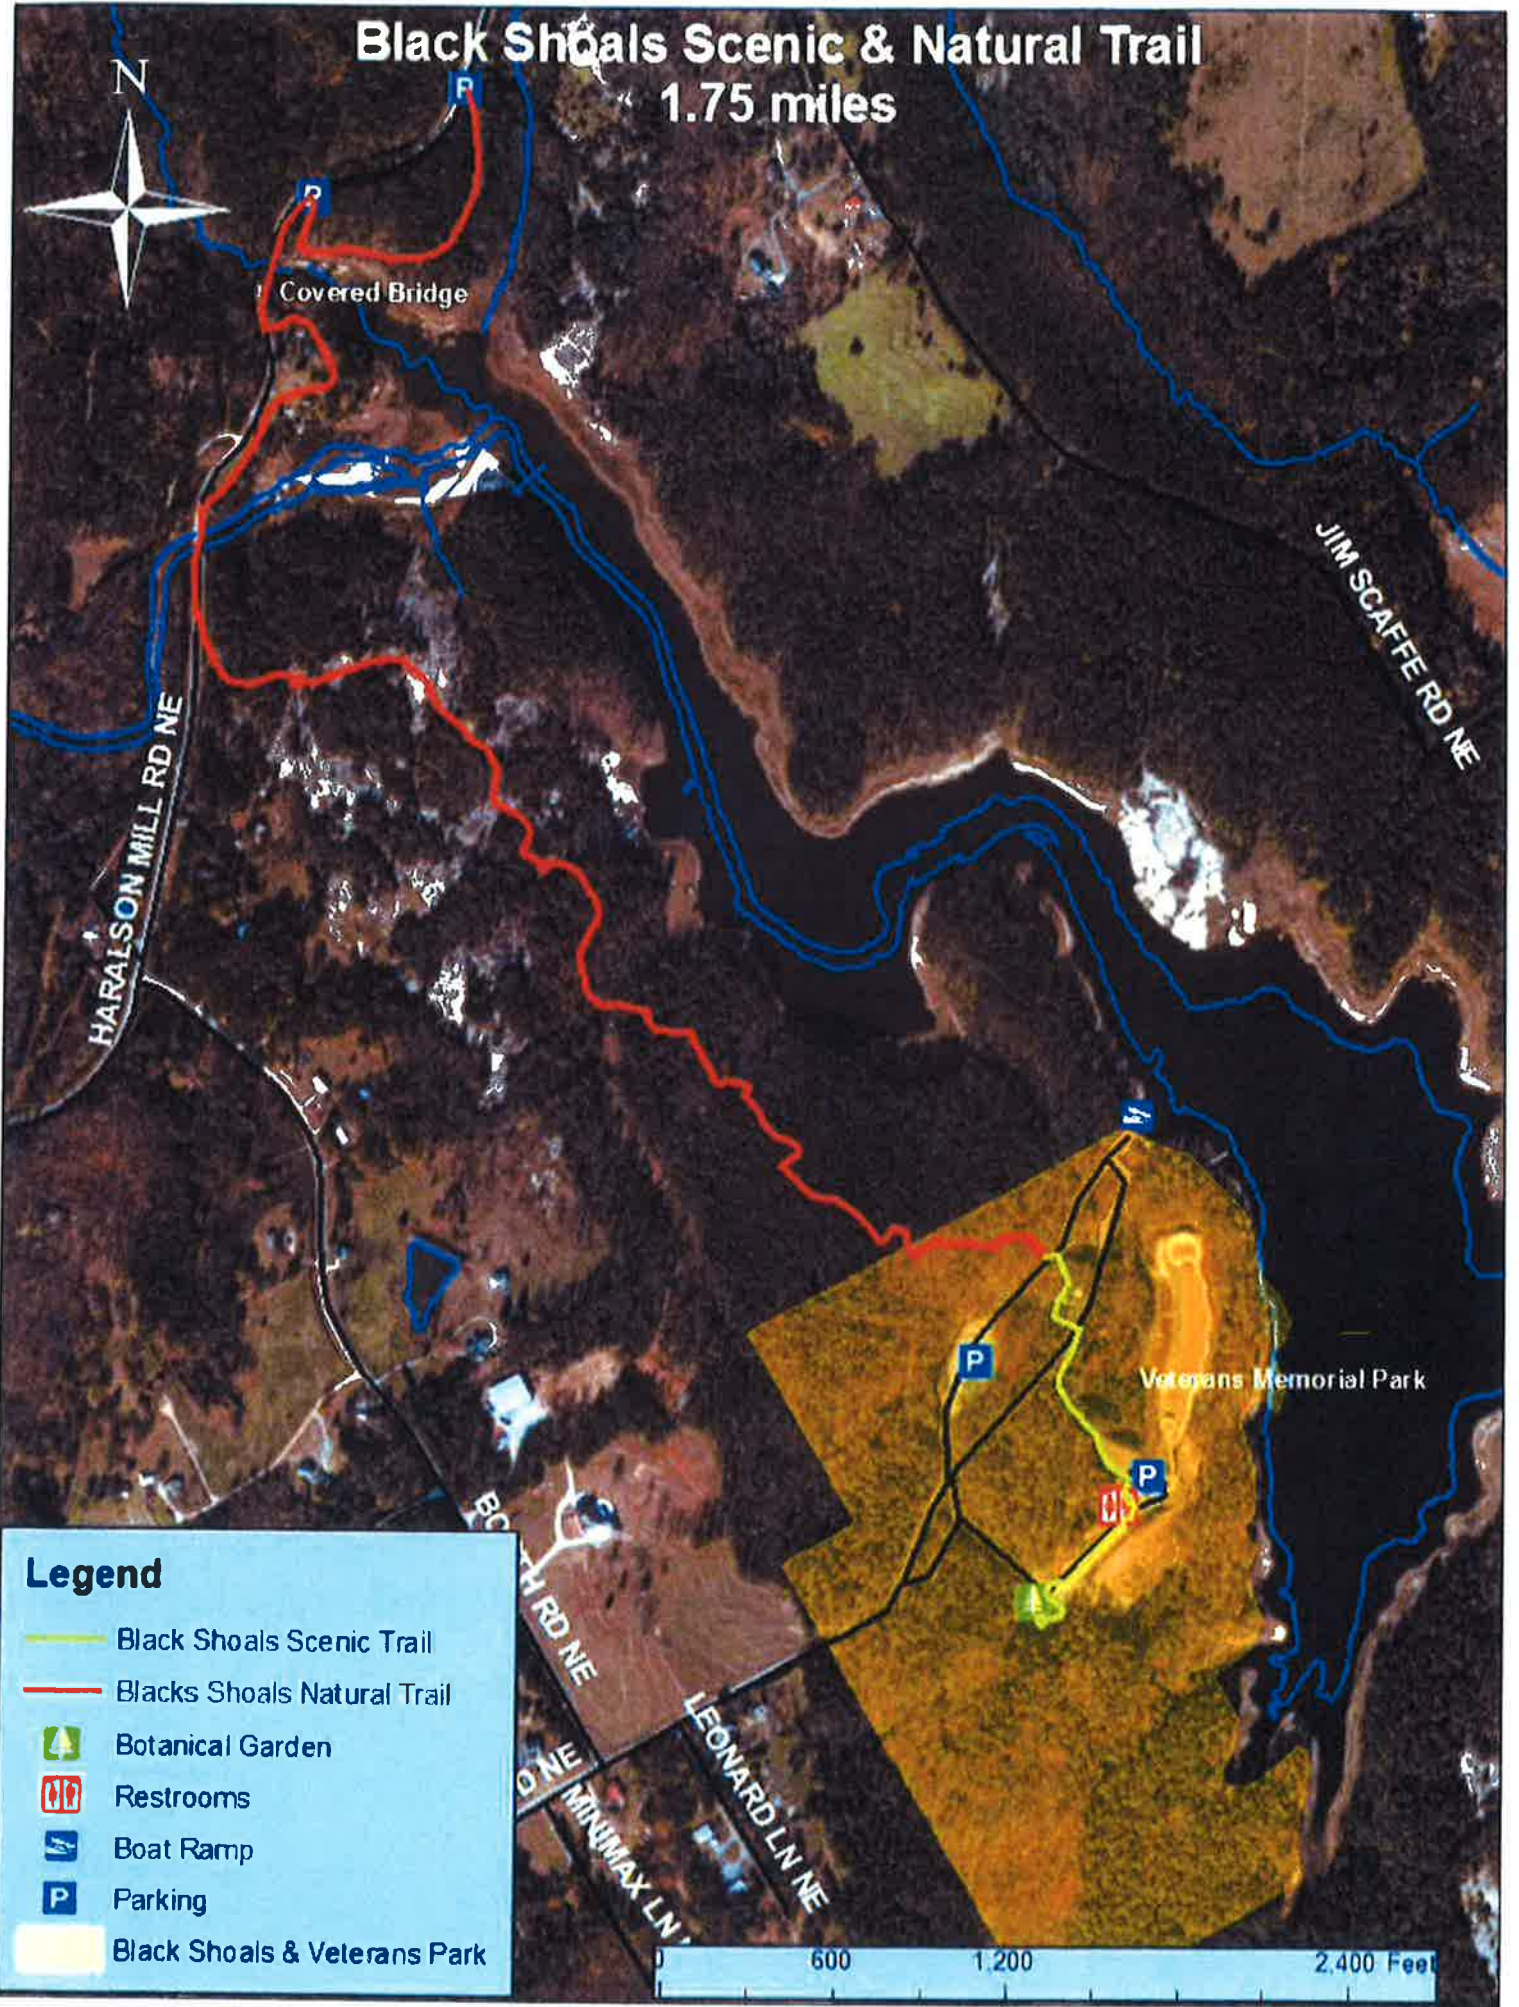

# Black Shoals Scenic & Natural Trail

1.75 miles

Covered Bridge

HARALSON MILL RD NE

JIM SCAFFED RD NE

Veterans Memorial Park

## Legend

- Black Shoals Scenic Trail
- Blacks Shoals Natural Trail
- Botanical Garden
- Restrooms
- Boat Ramp
- Parking
- Black Shoals & Veterans Park

600 1,200 2,400 Feet