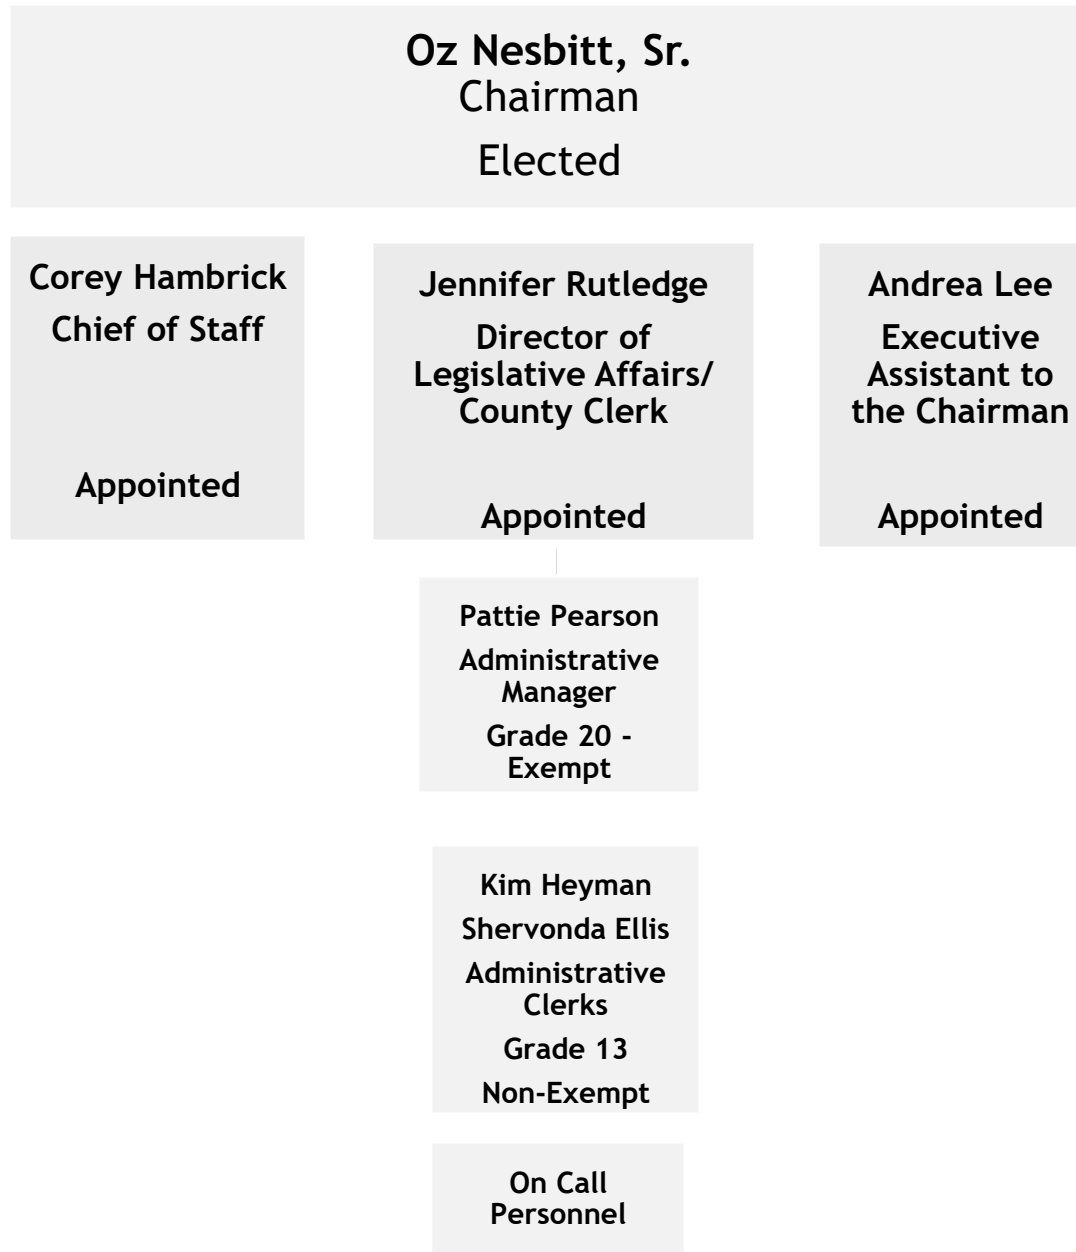

Board of
Commissioners Office
2020 Organizational
Chart