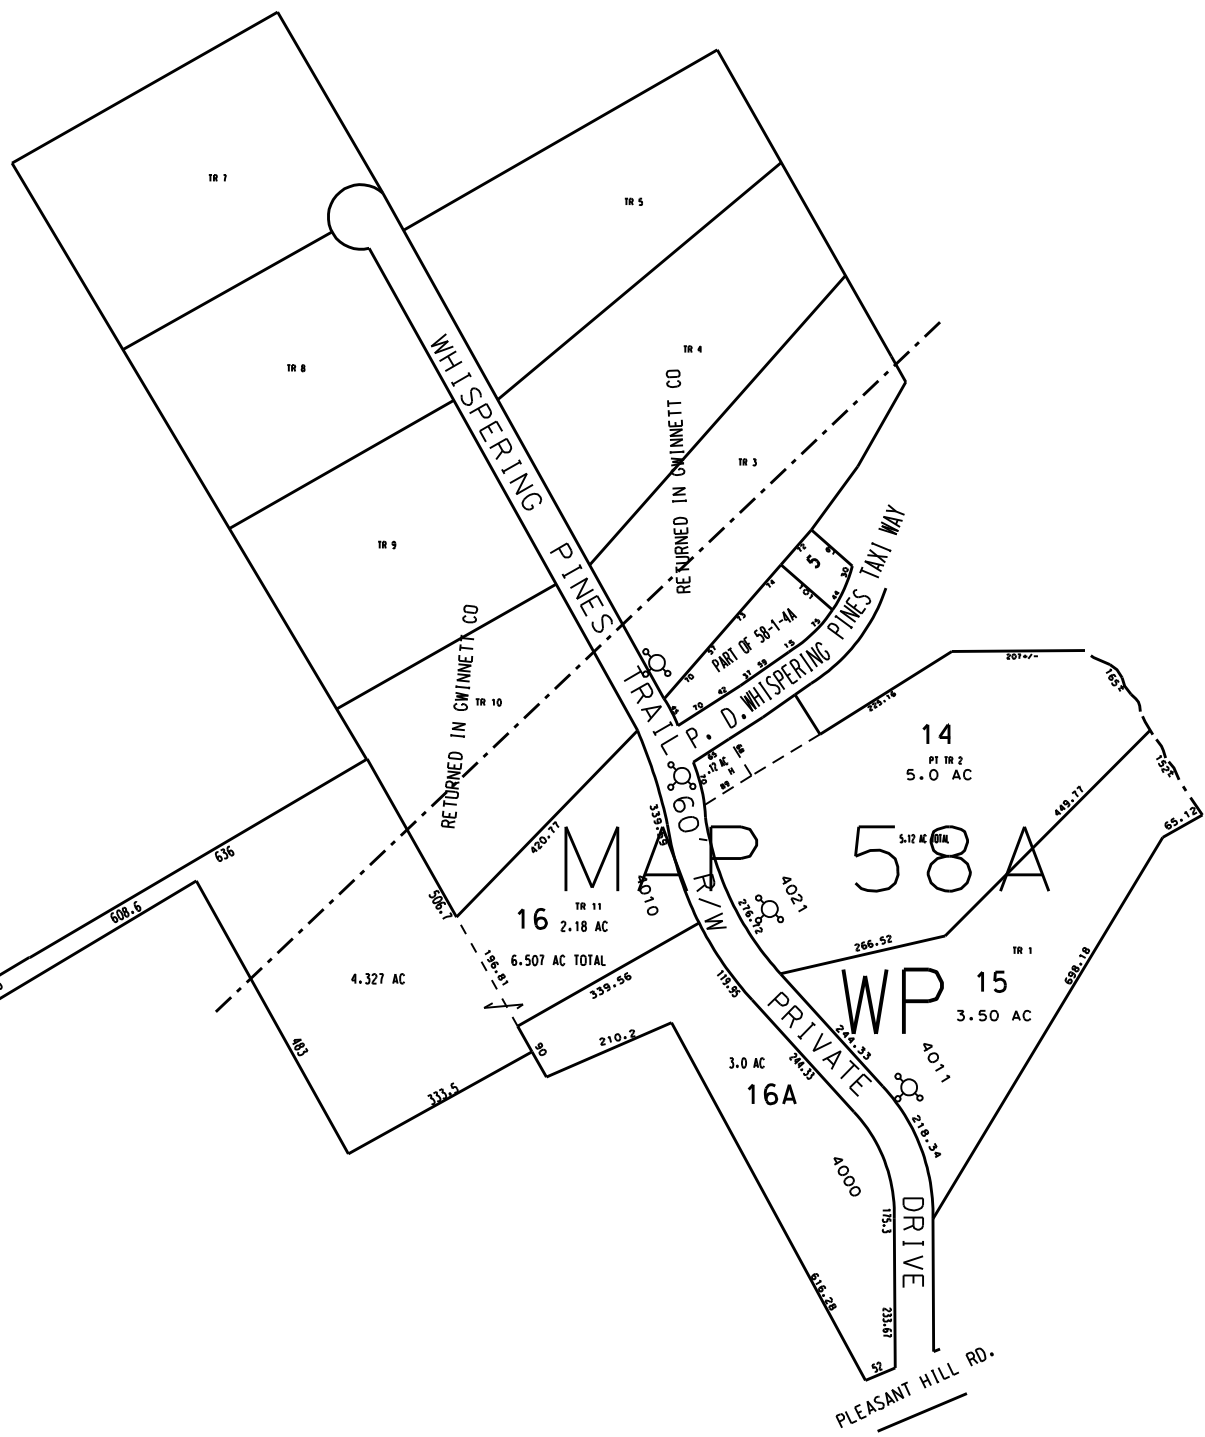

LENDRA CHURCH RD.

LEGEND

- County Boundary
- Map Boundary
- Limit of Ownership
- Original Platted Line
- District Line
- Railroad Right of Way
- City Limit
- Equipment
- Stream

CHURCH   SCHOOL   CEMETERY

TAX VALUATION MAP		LAND LOT 317	MAP NO.
ROCKDALE COUNTY GEORGIA		DISTRICT 4	58A
DATE: DEC. 1, 1987 LAST REVISION 2001		PHOTO NO.